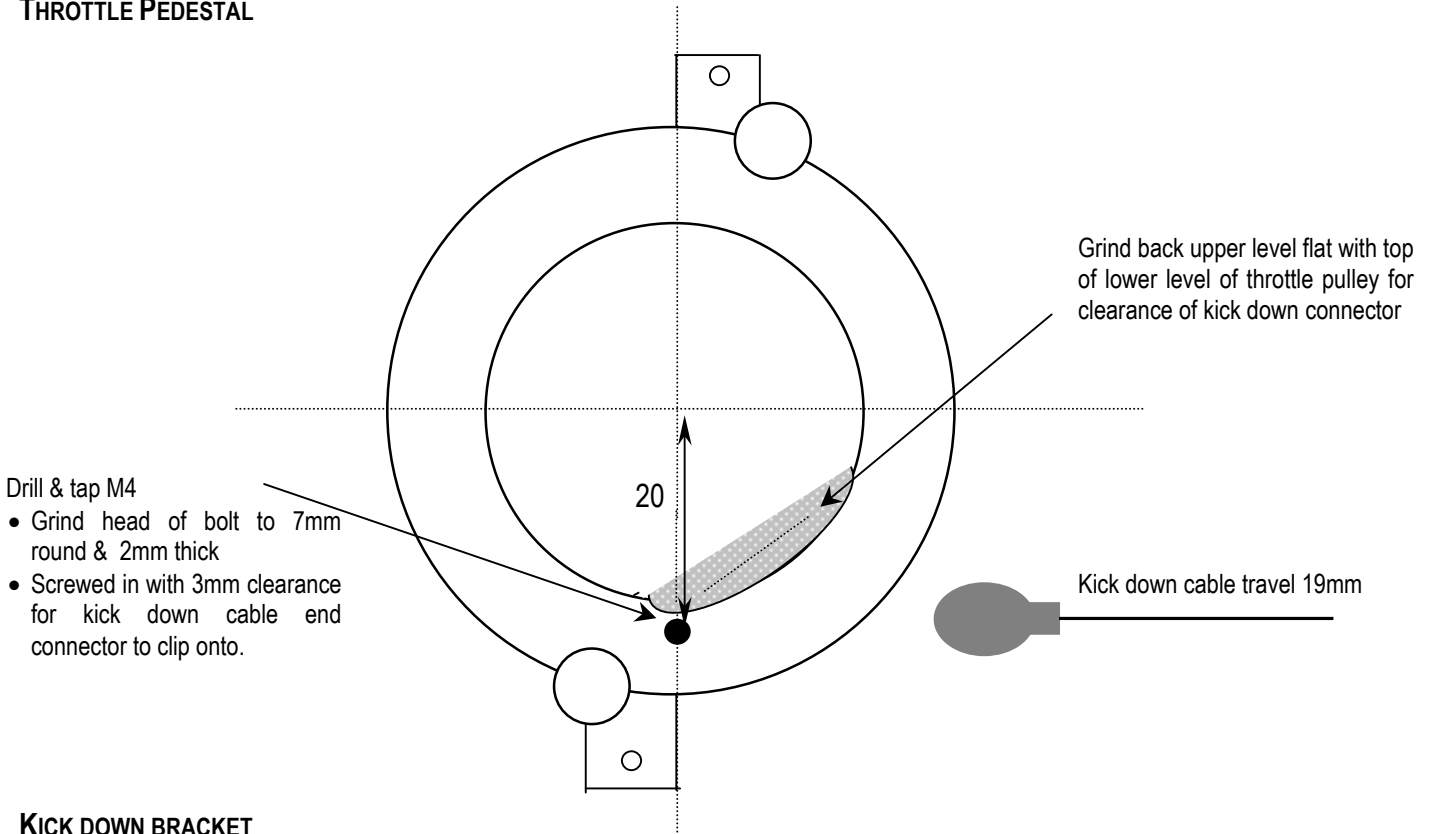

# KICK DOWN BRACKET TO SUIT GM 700 GEARBOX IN XJS – NORMAL PEDESTAL POSITION

## THROTTLE PEDESTAL